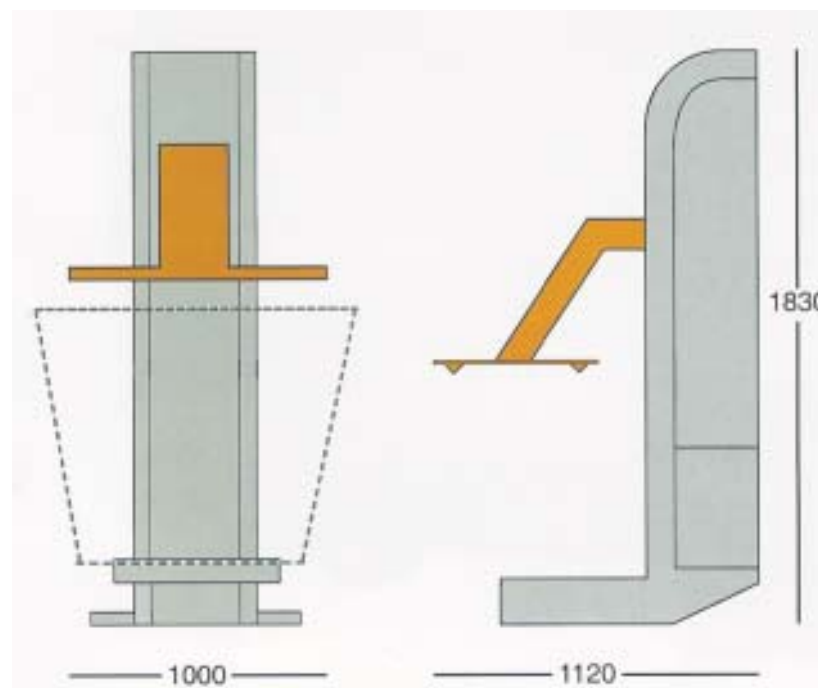

# Presses for bins and bigbags

from 220 - 1,1 kbm bins and on pallets in bigbags

Size KK 1100 Binpress

Size Gyropress