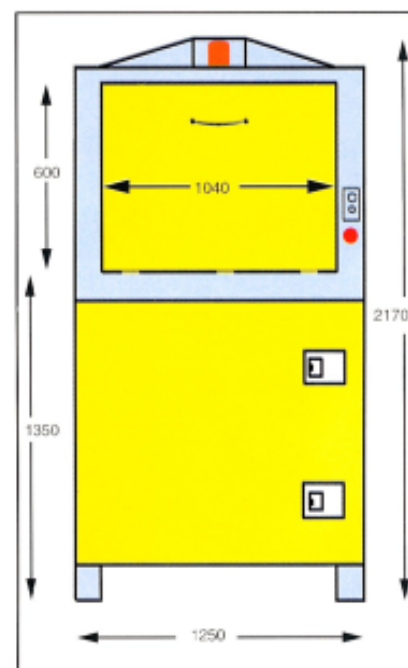

# Presses for bins and bigbags

from 220 - 1,1 kbm bins and on pallets in bigbags

Size KK 1100 Binpress

Size Gyropress